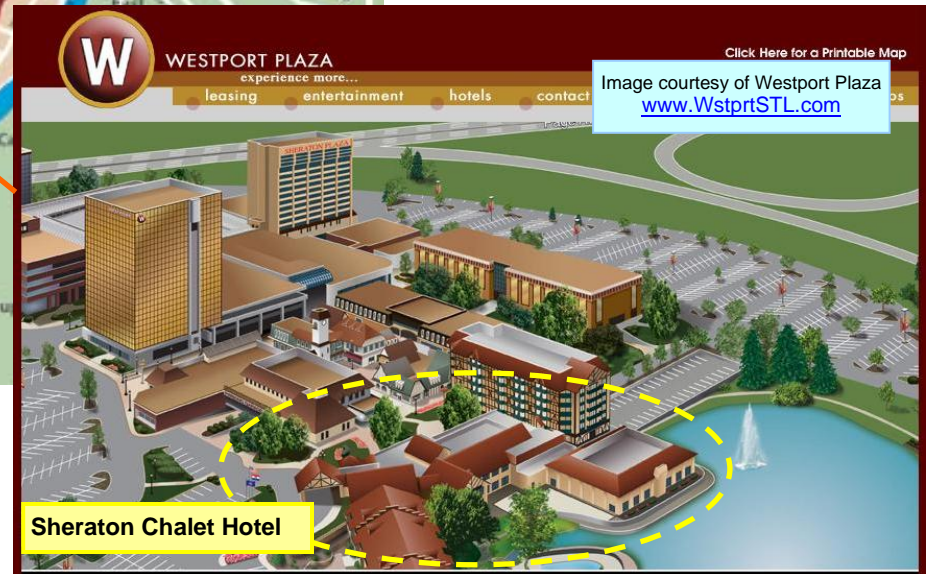

Transportation Information and Attractions
Rural Electricity Resource Council -- 2010 Annual Conference

(See link to this interactive map in the list below)

I. Getting to Our Conference:

- ▶▶ **Ground transportation from airport to Sheraton Chalet Hotel:** The **free** hotel shuttle runs every 30 minutes from 6:30 AM. to 10:00 PM. Use the airport phone in the lower level baggage claim at doors **MT-12**, **MT-17** and **MT-18**, or call the Sheraton Chalet at **314-878-1500** or **800-822-3535**.
Then proceed through lower level exit door **MT-18** for passenger pick-up.

- ▶▶ **Westport Plaza shops & businesses** (adjacent to our hotel): www.westportstl.com
Interactive Map of Plaza Shops & Sheraton Chalet Hotel: www.westportstl.com/map.html

- ▶▶ **St. Louis Area and Surrounding Attractions:**
 - Explore St. Louis: www.explorestlouis.com
 - Nearby shopping at St. Louis Mills Mall: www.simon.com/mall/?id=1244
 - Gateway Arch (downtown): www.gatewayarch.com
 - World Aquarium: www.worldaquarium.org
 - Botanical Gardens: www.mobot.org
 - Anheuser-Busch Brewery: www.budweisertours.com
 - St. Louis Science Center: www.slsc.org