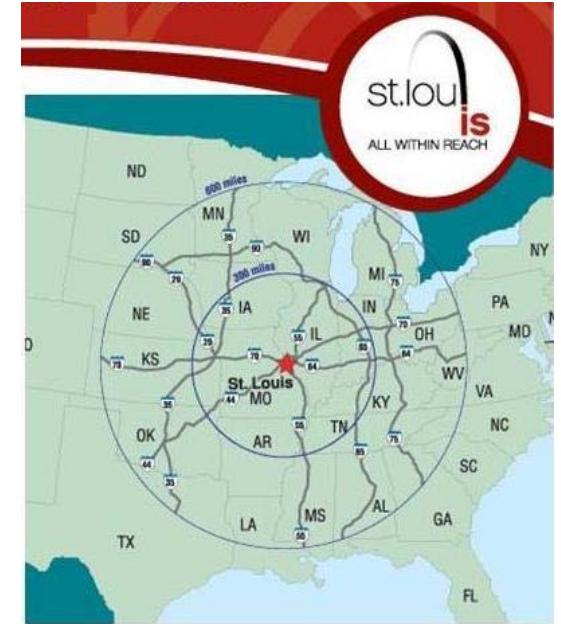

Transportation Information and Attractions
Rural Electricity Resource Council -- 2010 Annual Conference

(See link to this interactive map in the list below)

I. Getting to Our Conference:

- ▶▶ **Ground transportation from airport to Sheraton Chalet Hotel:** The **free** hotel shuttle runs every 30 minutes from 6:30 AM. to 10:00 PM. Use the airport phone in the lower level baggage claim at doors **MT-12**, **MT-17** and **MT-18**, or call the Sheraton Chalet at **314-878-1500** or **800-822-3535**.
Then proceed through lower level exit door **MT-18** for passenger pick-up.

- ▶▶ **St. Louis Airport:** (Lambert St. Louis International): www.flystl.com

- ▶▶ **Rental car agencies at the airport:**
 - Alamo – www.alamo.com
 - Avis – www.avis.com
 - Budget – www.budget.com
 - Dollar – www.dollar.com
 - Enterprise – www.enterprise.com
 - Hertz – www.hertz.com
 - National – www.national.com
 - Thrifty – www.thrifty.com

- ▶▶ **Map & driving directions to our hotel:** www.starwoodhotels.com/sheraton/property/area/map.html?propertyID=795

II. Items of Interest Near Our Hotel (restaurants, pubs, specialty shops, comedy club):

- ▶▶ **Westport Plaza shops & businesses** (adjacent to our hotel): www.westportstl.com
Interactive Map of Plaza Shops & Sheraton Chalet Hotel: www.westportstl.com/map.html

- ▶▶ **St. Louis Area and Surrounding Attractions:**
 - Explore St. Louis: www.explorestlouis.com
 - Nearby shopping at St. Louis Mills Mall: www.simon.com/mall/?id=1244
 - Gateway Arch (downtown): www.gatewayarch.com
 - World Aquarium: www.worldaquarium.org
 - Botanical Gardens: www.mobot.org
 - Anheuser-Busch Brewery: www.budweisertours.com
 - St. Louis Science Center: www.slsc.org